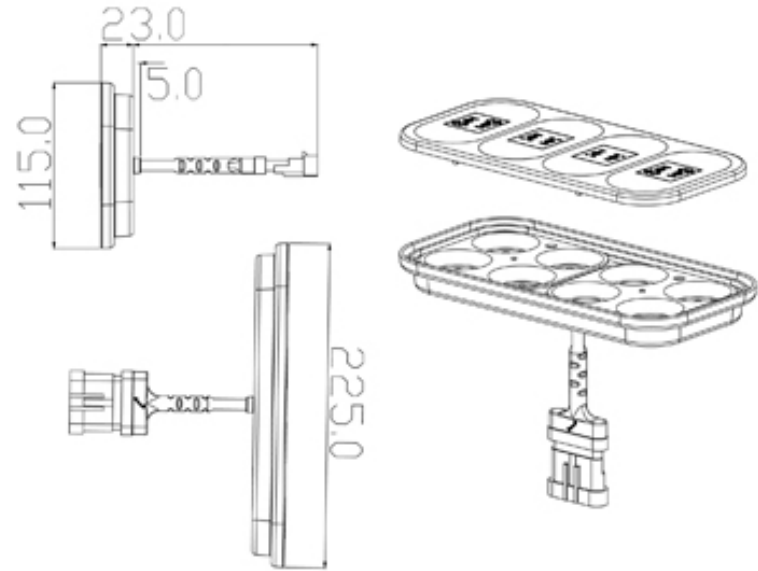

### Rubbolite LED Four Pod Rear Lamps

Part Number	Description
784/01/21	10-30V Rear S/T/DI/F/R Reflex Lamp - Clear LH
784/01/22	10-30V Rear S/T/DI/F/R Reflex Lamp - Clear RH
784/02/20	10-30V Rear S/T/DI/F Reflex Lamp - Clear
784/03/20	10-30V Rear S/T/DI/R Reflex Lamp - Clear
784/05/20	10-30V Rear S/T/DI/F/R Lamp - Clear
784/21/21	10-30V Rear S/T/DI/F/R Reflex Lamp - Red/Amber LH
784/21/22	10-30V Rear S/T/DI/F/R Reflex Lamp - Red/Amber RH
784/22/20	10-30V Rear S/T/DI/F Reflex Lamp - Red/Amber
784/23/20	10-30V Rear S/T/DI/R Reflex Lamp - Red/Amber
784/25/20	10-30V Rear S/T/DI/R Lamp - Red/Amber

#### Description and Features

Brand new Rubbolite Model 784 range of four pod rear lamps with various function combinations available including fog and reverse, stop tail and indicator. This range can be fitted to trucks, trailers, agricultural, construction and military vehicles.

This new range of 784 lamps are designed to be hard wearing and withstand harsh conditions. Each unit has been hermetically sealed and come with a super sealed connector to ensure they are water proof. All wiring has been rated to IP68. This range is slimline to minimise the amount of replacements due to damage which is especially useful for military vehicles. Polycarbonate lens bonded to aluminium housing. EMC, ECE and ADR approved. Surface and panel mounting.