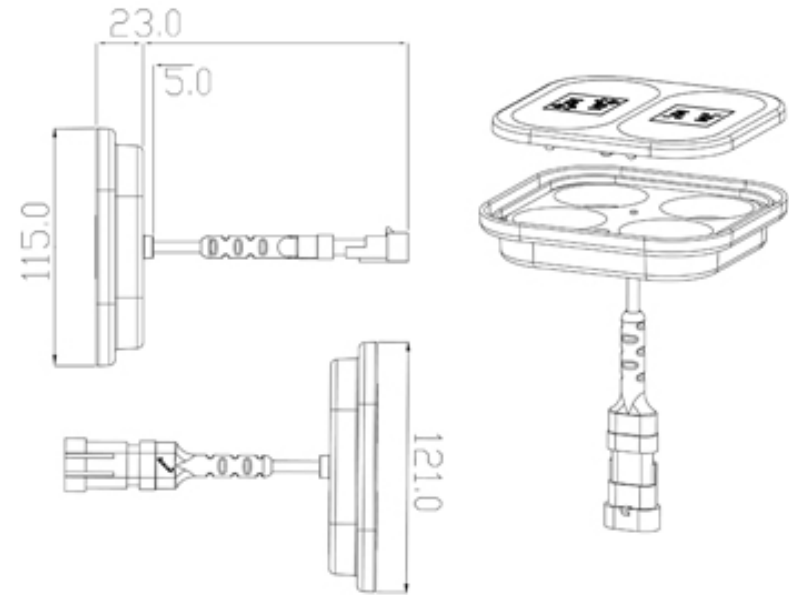

### Rubbolite LED Two Pod Rear Lamp

Part Number	Description
782/01/20	10-30V Rear Fog/Reverse Lamp - Clear
782/02/20	10-30V Rear Stop/Tail/DI Lamp - Clear
782/21/20	10-30V Rear Fog/Reverse Lamp - Red/Clear
782/22/20	10-30V Rear Stop/Tail/DI Lamp - Red/Amber

#### Description and Features

Brand new Rubbolite Model 782 range of two pod rear lamps with various function combinations available including fog and reverse, stop tail and indicator. This range can be fitted to trucks, trailers, agricultural, construction and military vehicles.

This new range of 782 lamps are designed to be hard wearing and withstand harsh conditions. Each unit has been hermetically sealed and come with a super sealed connector to ensure they are water proof. All wiring has been rated to IP68. This range is slimline to minimise the amount of replacements due to damage which is especially useful for military vehicles. Polycarbonate lens bonded to aluminium housing. EMC, ECE and ADR approved. Surface and panel mounting.