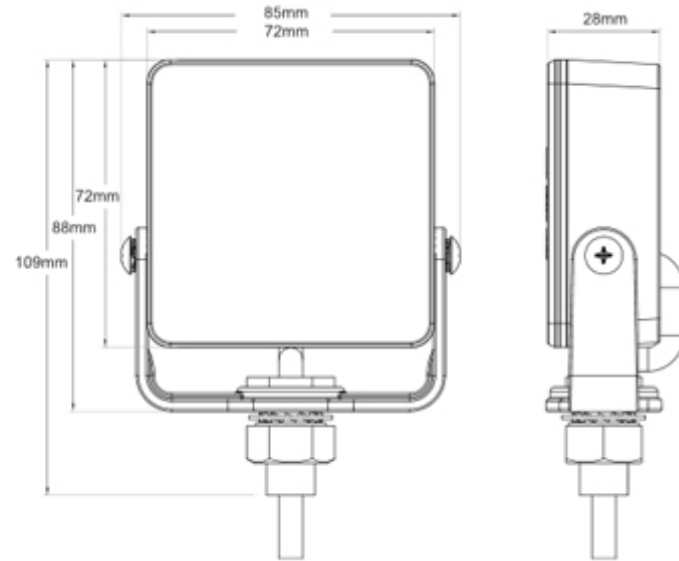

SL-10031

LED Evader Direction Indicator

Part Number	Description	Description and Features
SL-10031	10-30V Evader Direction Indicator	<p>High powered single bolt bracket mount LED Evader amber directional with a multiple voltage setting 10-30 volts. This LED lamp is compatible with all commercial vehicles including trucks, trailers, utility and fleet.</p> <p>The Evader LED directional is supplied with a tough clear lens with 4 high powered LED amber coloured diodes. SL-10031 features 19 selectable flash patterns and multiple units can be synchronised to flash simultaneously or alternatively dependent on the intended use. This unit comes with a single bolt bracket and can be mounted horizontally and vertically as standard but can also be surface mounted. Supplied with a 120cm cable which is IP rated to IP67 to ensure the safe housing of all electrical wires and improve the performance of the lamp. The Evader meets the ECE approval levels. Dimensions: 88 (W) x 109 (H) x 28 (D) mm.</p>