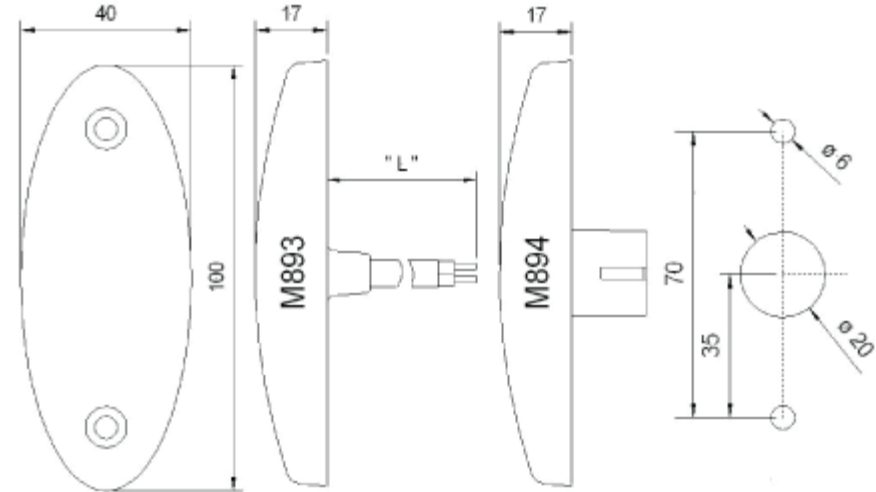

M895

Rubbolite LED Marker Lamp

Part Number	Description	Description and Features
895/01/04	Front Marker Lamp 12/24V	<p>12/24 volt LED front, side and rear marker lamps and can be mounted horizontally and vertically using a bracket. Model 895 lamps can be fitted to a variety of vehicles including trucks, trailers, tractors and buses.</p> <p>Attractively designed in an oval shape the Model 895 is one of the most popular marker lamps on the market. Both the rear and side marker lamps feature a reflex lens. All variants come with a peg fixing and terminal block connectors. The use of LED technology extends the life of the lamp through its high powered diodes by up to 600 hours and reduces the amount of power being drawn to the lamp.</p> <p>Dimensions: 100 (W) x 40 (H) x 17 (D) mm.</p>
895/02/04	Rear Marker Lamp 12/24V Reflex	
895/03/04	Side Marker Lamp 12/24V Reflex	
88402	Vertical Bracket	
88403	Horizontal Bracket	
89294	Bracket	