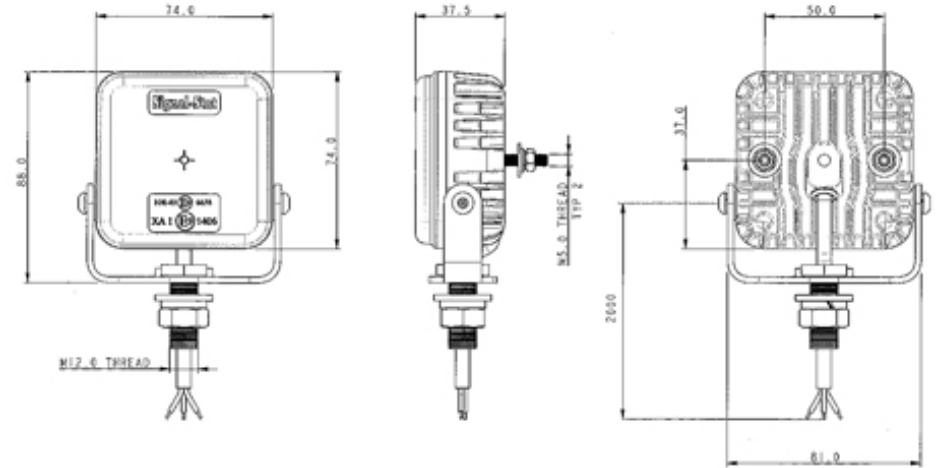

M155

LED Varipod Warning Lamp

Part Number	Description
-------------	-------------

155/03/00	12/24V Amber Flashing Warning Lamp
155/13/00	12/24V Blue Flashing Warning Lamp
155/23/00	12/24V Red Flashing Warning Lamp
155/33/00	12/24V White Flashing Warning Lamp

Description and Features

LED warning lamp, or varipod, available in selectable 12 and 24 volt options and suitable for a variety of applications including trucks, trailers, off road tractors and construction.

Model 155 is a square lamp (74 x 74 mm) with a robust and compact design and a slim profile making it really appealing for all sectors. Dependant on the end use this lamp can be surface or pendant mounted and can be fitted without the need for special tools. There are two operating mode; steady stay on and single flash and they can be sequenced with other units. Model 155 features a polycarbonate lens and die cast powder coated housing to ensure durability.