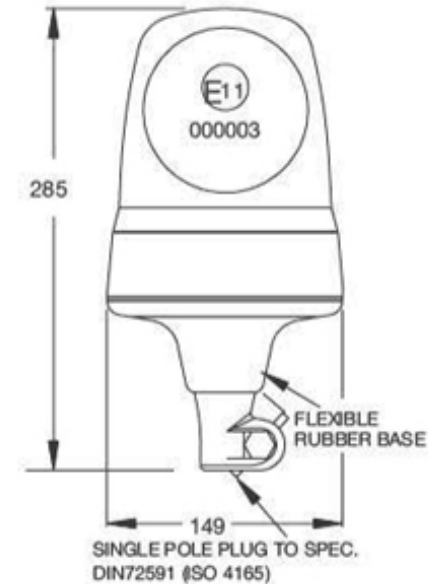

395 Halogen Beacon

Britax Plug In Rotating Beacon

Part Number	Description	Description and Features
395.100.LB.PC	Less Bulb Beacon	<p>Halogen single bolt amber beacon available in dual, 12 and 24 volt versions to suit all commercial vehicles including trucks, trailers, utility and construction vehicles. Please specify the voltage when you order.</p> <p>With a polycarbonate toughened amber lens and a flexi base this B395 warning beacon is hard wearing and durable. This warning beacon has a low current consumption to stop any wasted energy and it is both EMC and ECE approved.</p> <p>Flash rate: 160 flashes per minute. Dimensions: 149 (W) x 285 (H) x 149 (D) mm</p>
395.100.12V.PC	12V Beacon	
395.100.24V.PC	24V Beacon	