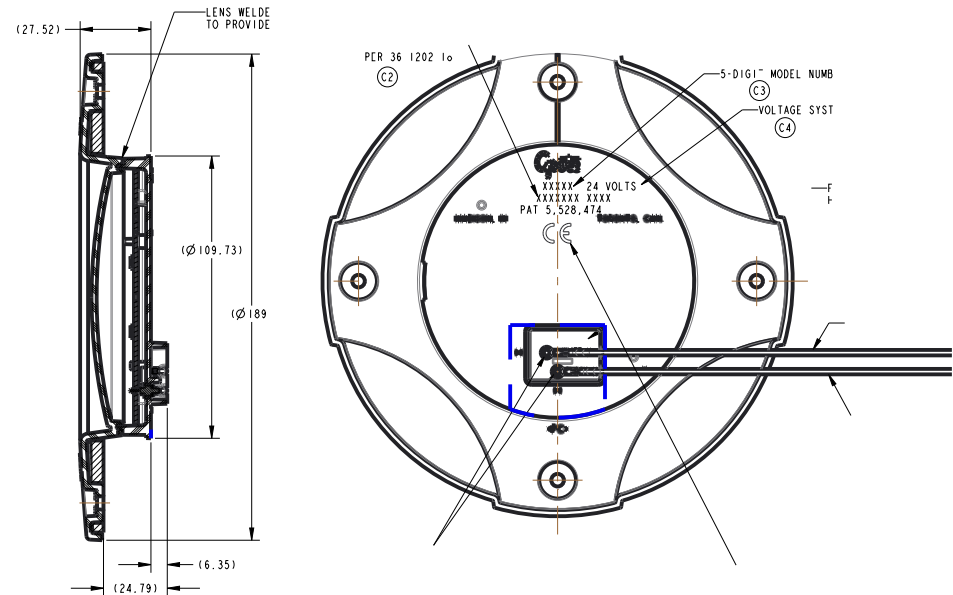

4" Dome Lamp

Grote LED Interior Lamp

Part Number	Description
61E01	12V Integrated Flange Lamp
61E11	24V Integrated Flange Lamp
61E41	12V Grommet Mount Lamp
61E51	24V Grommet Mount Lamp
61E21	12V Euro Flange Male Pin Lamp
61E31	24V Euro Flange Male Pin Lamp
61H41	12V Euro Flange Hardwire Lamp
61H31	24V Euro Flange Hardwire Lamp

Features

Grote LED 4" dome WhiteLight™ interior light with a range of fitting options including grommet, flange and hard wire as detailed in the product number table. This interior light comes with a clear polycarbonate lens and integrated flange for simple and easy installation and can be fitted to trucks and trailers.