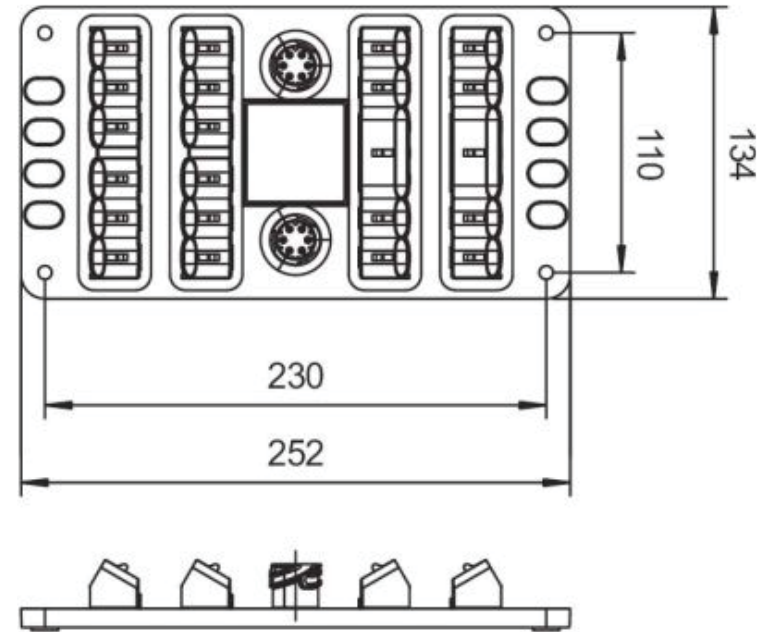

## M820

### Rubbolite Junction Box

Part Number	Description
820/02/04	3L/4R Marker Lamps, 1L/1R Multifunction Rear Lamp, 0 Stop/Tail, 2 Fog, 2 Stop
820/03/04	2L/2R Marker Lamps, 1L/1R Multifunction Rear Lamp, 3L/3R Stop/Tail, 1 Fog, 1 Stop
88618	Connector Assembly